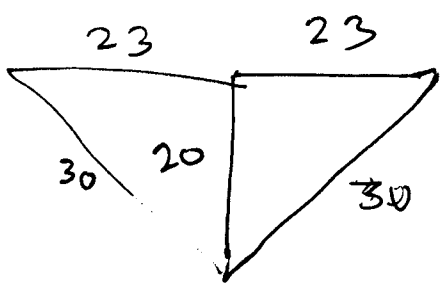

RACK HEIGHT
OFF-GROUND
APPROX 28"

4 x 30" = 2 x 72" LENGTH
4 x 48" = 4 x 48" OR 2 x 96"

ORDER MORE
PILAXE
14M2
USB CABLE

6
48
8
384

$$\sqrt{400 + 529}$$

$$\sqrt{929} \approx 30$$

$$\begin{array}{r} 48 \\ 48 \\ \hline 2304 \\ 1521 \\ \hline 783 \end{array}$$