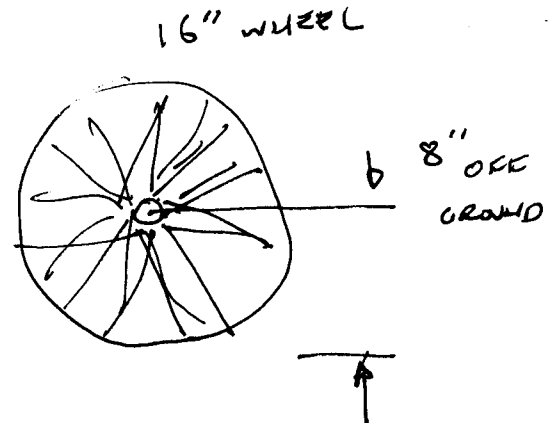

RACK HEIGHT
OFF-GROUND
APPROX 28"

4 x 30" = 2 x 72" LENGTH
4 x 48" = 4 x 48" OR 2 x 96"

ORDER MORE
PILAXE
14M2
USB CABLE

6
48
8
384

$$\sqrt{400 + 529}$$

$$\sqrt{929} \approx 30$$

$$\begin{array}{r} 48 \\ 48 \\ \hline 2304 \\ 1521 \\ \hline 783 \end{array}$$

$$\begin{array}{r} 39 \\ 39 \\ \hline 1521 \end{array}$$

$$\begin{array}{r} 27.9 \\ \sqrt{783} \\ 4 \\ \hline 383 \end{array}$$

4-

10 MAY 13

Roderick

ASYM.-
METAL

ANTI
SWAY

AVOID
FUNCTION
BOX

THREADED
RODS

RUN ENTIRE
LENGTH OF
FRAME.

COULD HAVE
BACKING PLATES
OF STEEL
AVOIDS PULLING
ON EITHER
FRONT OR BACK

MUST AVOID PULLING
FRAME APART
CAN'T PULL ON
FRONT OF
FRAME

ANGLE STEEL
CAN ATTACH TO
BOTTOM OF
FRAME