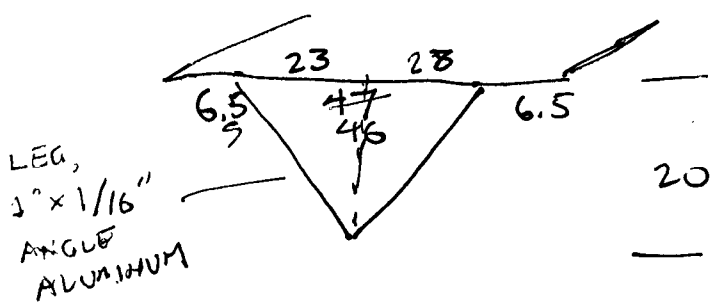

RACK HEIGHT
OFF-GROUND
APPROX 28"

4 x 30" = 2 x 72" LENGTH
4 x 48" = 4 x 48" OR 2 x 96"

ORDER MORE
PILAXE
14M2
USB CABLE

6
48
8
384

$$\sqrt{400 + 529}$$

$$\sqrt{929} \approx 30$$

$$\begin{array}{r} 48 \\ 48 \\ \hline 2304 \\ 1521 \\ \hline 783 \end{array}$$