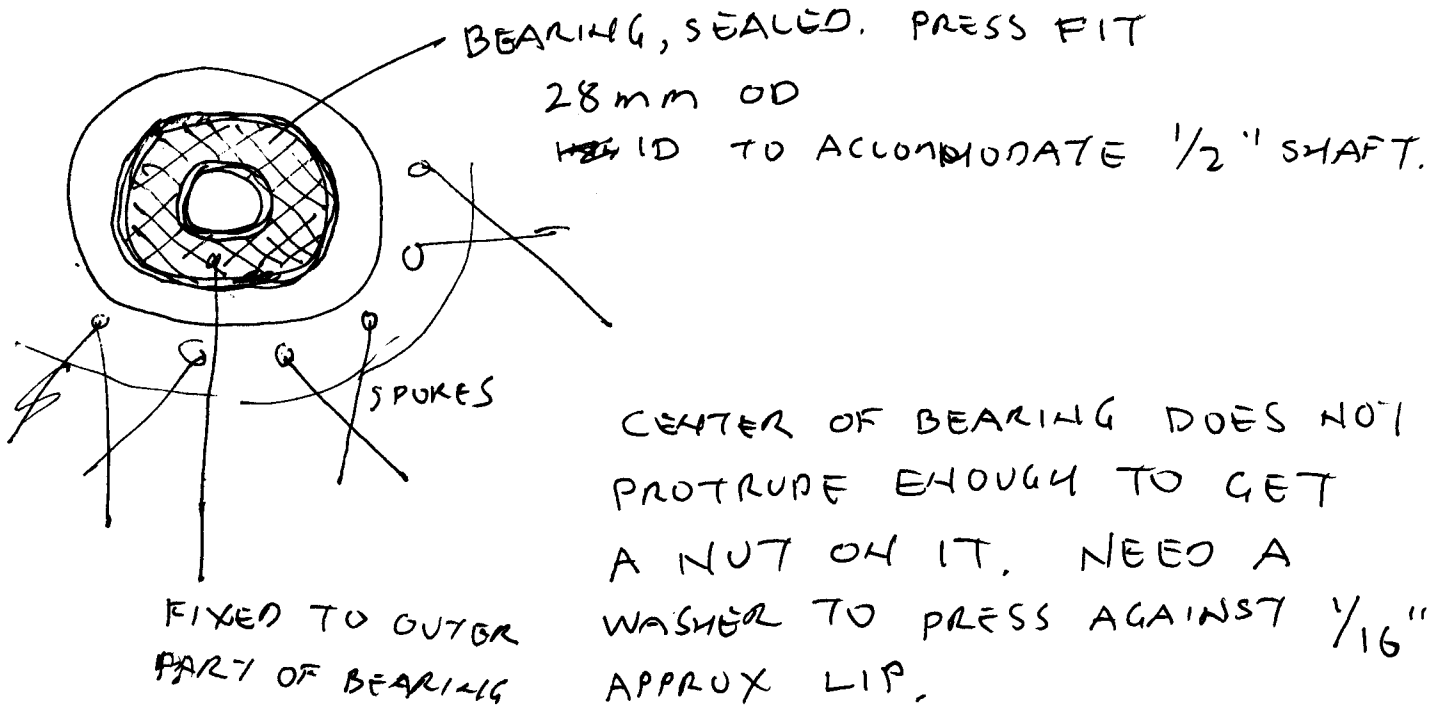

THREADED
RODS

RUN ENTIRE
LENGTH OF
FRAME.

COULD HAVE
BACKING PLATES
OF STEEL
AVOIDS PULLING
ON EITHER
FRONT OR BACK

MUST AVOID PULLING
FRAME APART
CAN'T PULL ON
FRONT OF
FRAME

ANGLE STEEL
CAN ATTACH TO
BOTTOM OF
FRAME

LINKAGE
TOP VIEW

SOME FLEX
IS GOOD

13 MAY 13.

SALVAGED WHEELS FROM B5 TRAILER. IT APPEARS TO ACTUALLY BE VERY HIGH QUALITY, HEAVILY OVERDESIGNED. HAD TO CUT 1/2" STEEL SHAFT TO GET WHEELS OFF.

FOUND SOMETHING CALLED A FLAGGED SLEEVE BEARING BY BUNTING BEARINGS FROM ZOROTOOLS.COM.